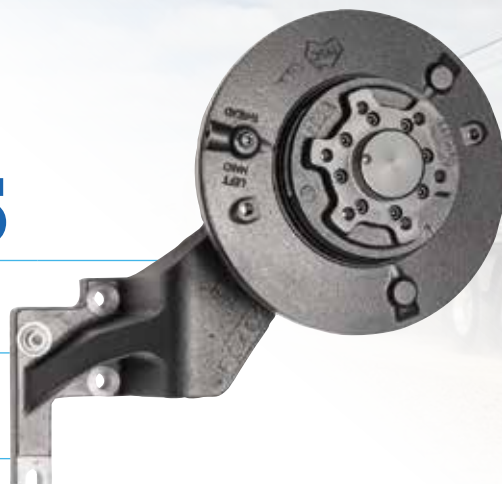

UK177

**PACCAR
GENUINE PARTS**

Fan Clutch

**MEMBERS
\$2,135**

**NON-MEMBERS
\$2,150**

PH9942SD
HTS Kenworth T909
Genuine Fan Clutch

CASH BACK

**IN YOUR POCKET
ON YOUR NEXT FLEETGUARD ORDER!***