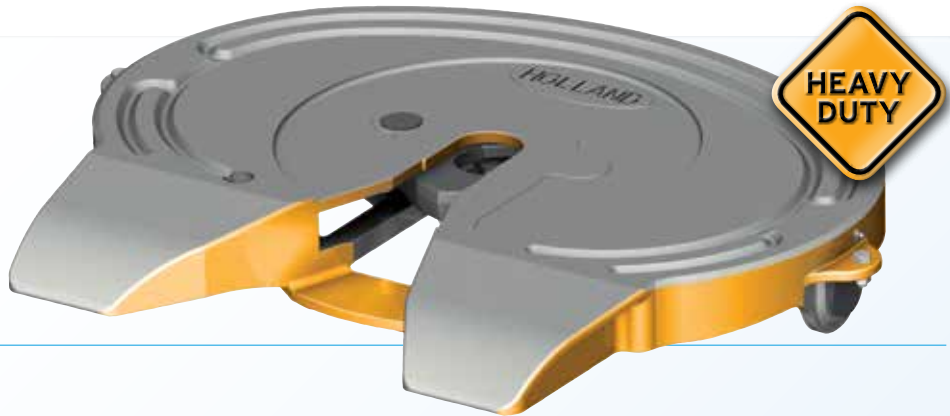

LED Worklight

\$85

- WL6303LED
- 30W, 67m at 1 Lux
- 2,100 Lumen Output

TRAILER

Turntable

MEMBERS \$2,300

NON-MEMBERS \$2,350

WAS \$2,478 FW70D Cast in Grease Grooves for Heavy Duty Application - 50mm