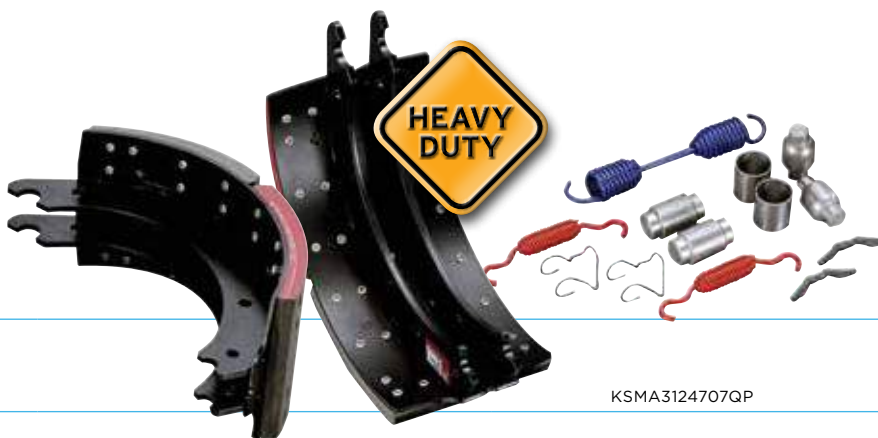

Brake Shoe Kits

MEMBERS FROM
$119

NON-MEMBERS FROM
$129