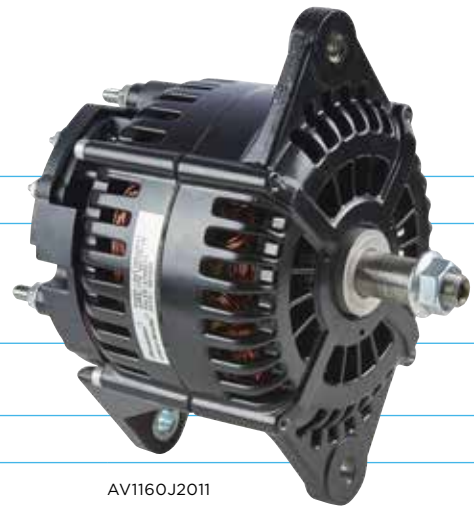

5003326XB

Universal Joint
\$160

SPL250.3X
 Quick Disconnect, Includes hardware

Idlepro Alternators

2 Year Warranty, 400,000 kms

63% Rated Output at Idle

12V 240A

\$775ea
\$800ea

AV1160J2004 J180 Mount
 AV1160P2003 Pad Mount

12V 210A

\$500ea
\$525ea

AV1160J2008 J180 Mount
 AV1160P2007 Pad Mount

AV1160J2011

12V 190A

\$330ea
\$355ea

AV1160J2014 J180 Mount
 AV1160P2012 Pad Mount