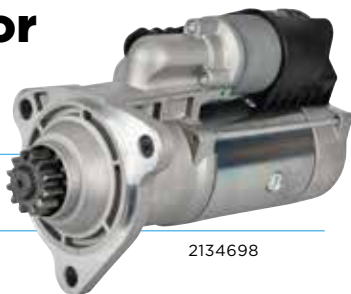

0451808LTD-460 460hp

0451808LTD-510 510hp

Image for illustration purposes only.

Starter Motor

\$735^{ea}

2134698 Suits PACCAR MX-13 Engine, 24V

1956092 Suits PACCAR PR Engine, 24V

2134698