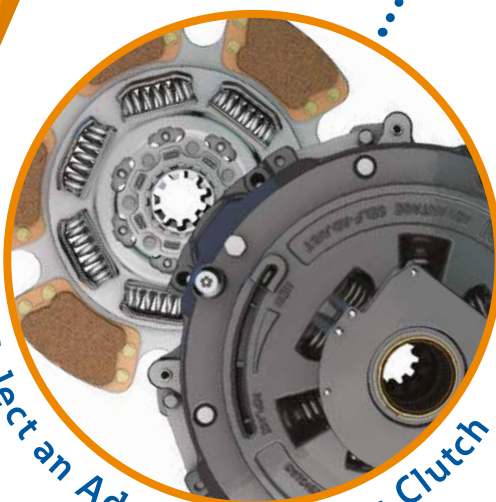

Select an Advantage Series Clutch