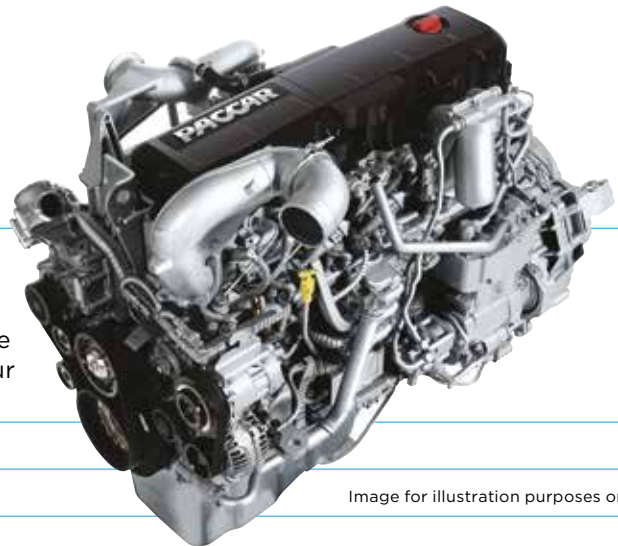

General Manager – PACCAR Parts
22 Years with PACCAR

**PACCAR
GENUINE PARTS**

MX-13 Engine

The PACCAR MX-13 engine has been proven to provide industry leading performance, reliability and fuel efficiency. PACCAR Parts are committed to providing the back up you'd expect, with a complete range of PACCAR MX-13 engines available through your local PACCAR Parts Dealer.

0451808LTD-460 460hp

0451808LTD-510 510hp

Image for illustration purposes only.

Starter Motor

\$735^{ea}

2134698 Suits PACCAR MX-13 Engine, 24V

1956092 Suits PACCAR PR Engine, 24V

2134698