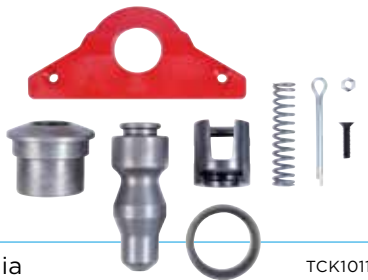

TCK1011

Blitz Aluminium Cleaner

FROM
$42.50

Suitable for Aluminium & Stainless Steel

CBZ-5L **$42.50** 5 Litres

CBZ-20L **$135** 20 Litres