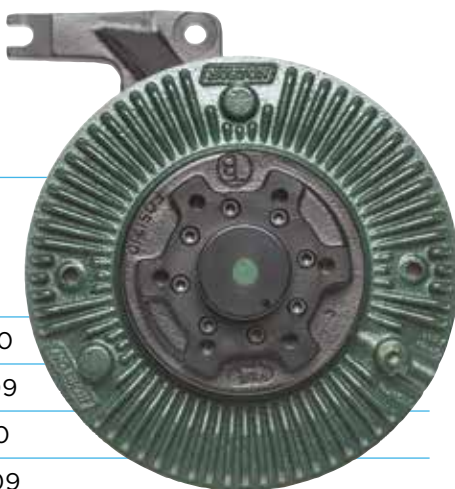

Find your nearest dealer at
www.paccarparts.com.au

KENWORTH

GENUINE PARTS

Pallet Angle

$13

KW-PA1040
Polypropylene, with Kenworth Logo
1,040(L) x 140(H) x 10(T)mm

Hood Support

$160ea

R85-1236/R
Suits T909 & T409 SAR
Meets ASTM D2000 & SAE J200

HORTON

NORMAN G CLARK
EST. 1974

Fan Clutch

SEVERE OUTBACK

FROM
$1,600

PH9916SOB **$1,800** Suits KW K200

PH9929SOB **$1,600** Suits KW C509

PH9940SOB **$1,650** Suits KW T610

PH9942SOB **$2,050** Suits KW T909

Purchase an Upgraded Severe Outback Fan Clutch
for the Same Price as a Super Duty Fan Clutch

PH9940SOB

PACCAR
GENUINE PARTS

Charge Air Cooler

$3,490

2 Year Warranty

QFC72910 Suits K200

PACCAR
GENUINE PARTS

Battery
$199

**12 MONTHS
UNLIMITED
KILOMETRES
WARRANTY**

122810 12V, 700 CCA
RC 160 Fully Maintainable

PACCAR
GENUINE PARTS

Interaxle Driveshaft

NOW FROM
$1,100

905545-14
NOW $1,100
WAS $1,252

913045.M70
NOW $1,100
WAS $1,333.30

905545.17
NOW $1,400
WAS $1,740

SF170SC550A
NOW $2,000
WAS $2,585

913045.M90
NOW $1,100
WAS $1,333.30

SF170DS550-75M
NOW $1,500
WAS $1,852.50

SF170SC550B
NOW $1,900
WAS $2,329.60

Check with your PACCAR Dealer for application details

**Think Driveline.
Think PACCAR Parts.**