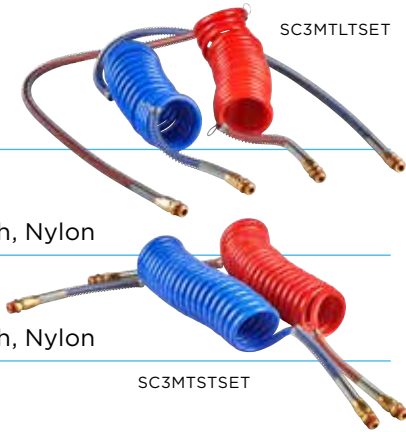

F5002 **\$125** Suits BPW Long

F5004 **\$125** Suits BPW Short

Air Coil Pair

FROM
\$54

SC3MTLTSET **\$57**

½" Long Tail
 3m Working Length, Nylon

SC3MTSTSET **\$54**

½" Short Tail
 3m Working Length, Nylon

Ringfeder Repair Kit

\$239

- Designed in Australia
- Made with Australian Steel
- Suits Ringfeder 101, 102, 303AUS Couplings

TCK1017 **\$149** Pin, Lifter & Springs, 50mm

TCK1011 **\$239** Major Rebuild Kit, 50mm