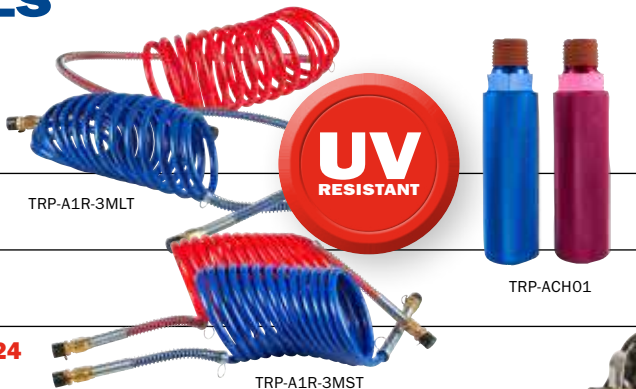

P782811 **\$29.15**
Suits Volvo FH, FM, NH

P903521 **\$29.15**
Suits Iveco Acco G RCA184

TRPCAF0001

AIR COILS

FROM
\$49

TRP-A1R-3MLT **\$54**
Pair Long Tail - 3m

TRP-A1R-3MST **\$49**
Pair Short Tail - 3m

TRP-ACH01 P **\$19 \$24**
Grip Handle Pair