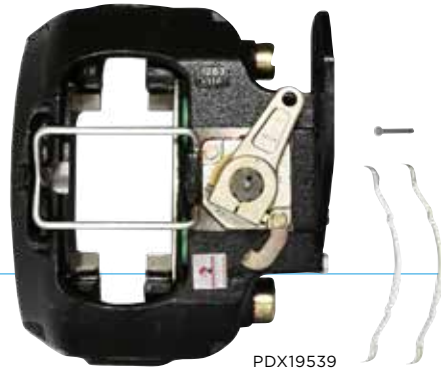

PACCAR
GENUINE PARTS

Calipers

P MEMBERS FROM
$1,409

NON-MEMBERS FROM
$1,459

PDX19539