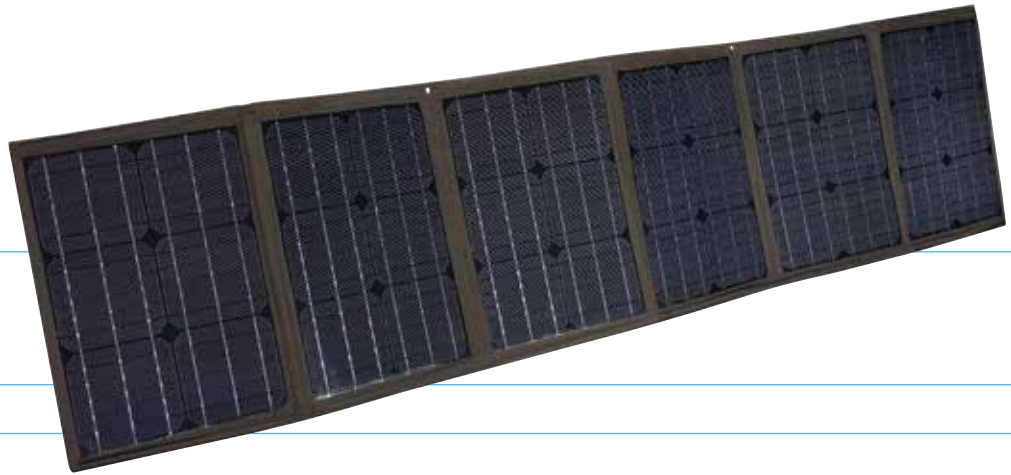

Freecall* 1800 PPARTS (772 787)
To speak to your local dealer!

ACCESSORIES

PROJECTA

Solar Kit

$395

- 120W, 12V
- Monocrystalline
- Soft Folding
- Perfect for Camping

SPM120K