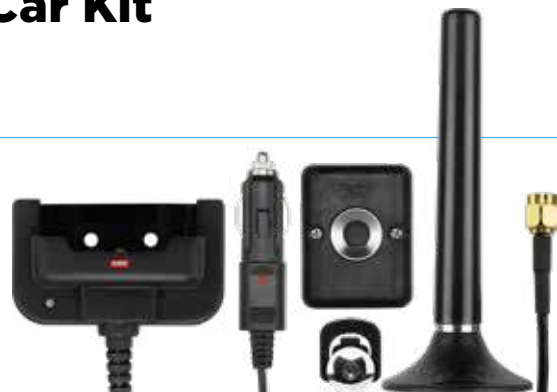

TX6160TP

CB Handheld Radio

\$210

- 5 Watt, UHF
- IP67 Ingress Protection
- VOX Hands-Free Mode
- In-Built LED Torch
- Up to 30 Hours Battery Life
- Yellow, Single Unit

TX6160XY

Accessory Car Kit

\$85

- Suits TX6160 range
- Includes in-car charging through a mounting cradle, magnetic holder & mounting bollard
- Magnetic base antenna for external vehicle mounting