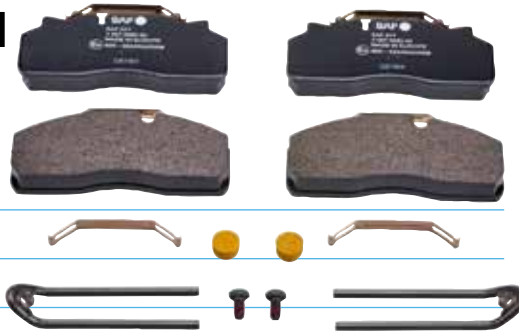

www.facebook.com/paccarpartsaustralia

Disc Brake Pad Set (Wabco)

\$249

Axle Set Pan 19
3057008002

Tow Coupling

FROM \$236

ROE57005 **\$236**
Heavy Duty 50mm
Weld in Towing Eye Bush
80(H)x75(W)x380(L)

R0500B66500 **\$1,139 \$1,179**
50mm - Flange Mount 160x100