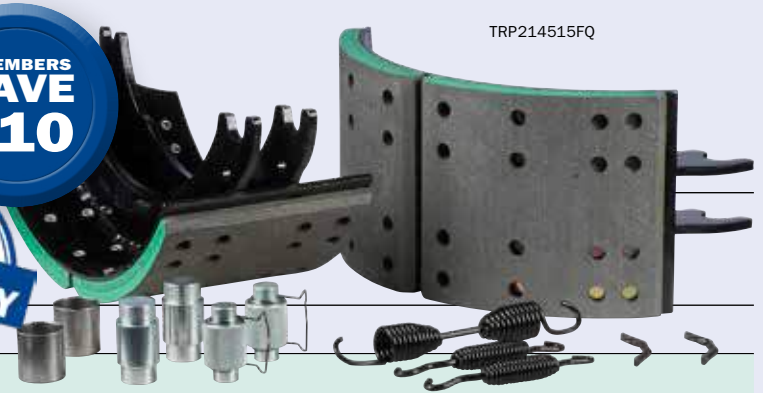

BRAKE SHOE KITS

P MEMBERS FROM
$68.95

NON-MEMBERS FROM
$78.95

TRP214515FQ

SEE IN STORE FOR FULL RANGE

21K GAWR

TRP214515PSS-01 **P $75 $85**
Suits Meritor Drive Severe Service 16.5 x 7"

TRP214515FQ **P $68.95 $78.95**
Suits Fruehauf/SAF/TMC 16.5 X 7"

TRP214707QP **P $69 $79**
Suits Meritor Drive Q Plus 16.5 x 7"

TRP214720QP **P $77.30 $87.30**
Suits Meritor Steer Q Plus 16.5 x 5"

TRP214515Q **P $69 $79**
Suits Meritor Drive "Q" 16.5" X 7"

TRP214715QP **P $74.40 $84.40**
Suits Meritor Steer 16.5 x 6"

TRP19032/21/95 **P $79.95 $89.95**
Suits BPW 420mm X 180mm