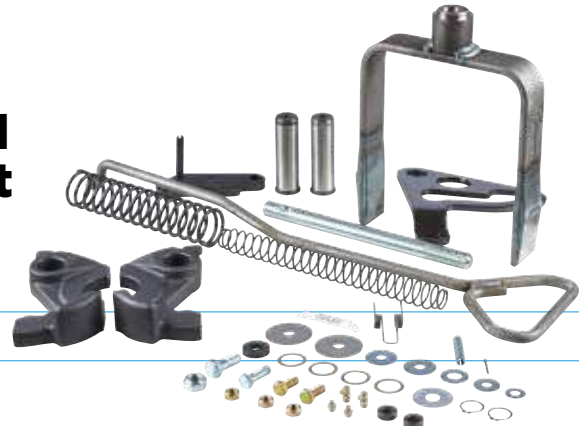

Freecall* 1800 PPARTS (772 787)
To speak to your local dealer!

TRAILER

Pivot Bush

$40

T03-1097 Tecair 1 & 2

FW351 Full Rebuild Kit

$599

T05-RK351A