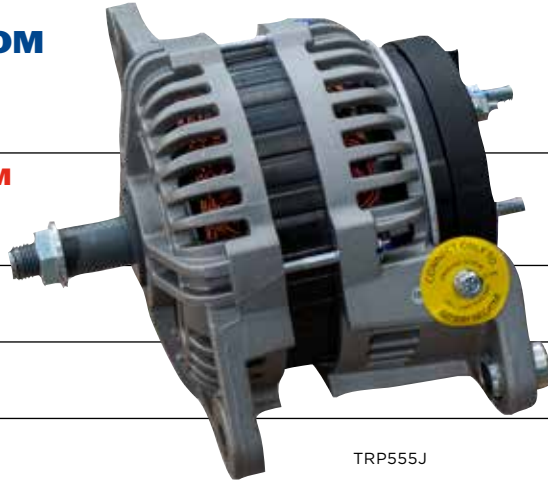

## ALTERNATOR

**P** MEMBERS FROM  
**\$234**

NON-MEMBERS FROM  
**\$259**

12 Months  
200,000 kms Warranty

TRP555J **P \$234 \$259**  
170A J-180 Mount

TRP555P **P \$244 \$269**  
170A Pad Mount

TRP555J