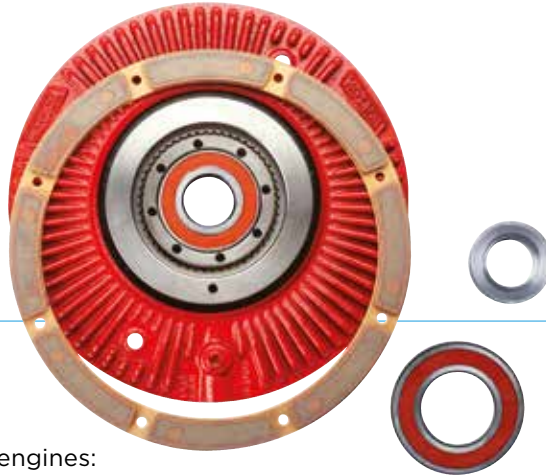

**THE ALL NEW PRIVILEGES PLUS**

Become a **P MEMBER** now at [paccarparts.com.au/privileges](http://paccarparts.com.au/privileges)

ENGINE

**HT/S Fan Clutch Kit**

**NOW \$835**

- Outback Upgrade Repair Kit
- Suits all 9.5" Disc Horton HT/S Clutches
- For heavy duty diesel engines: B-Doubles & Roadtrains