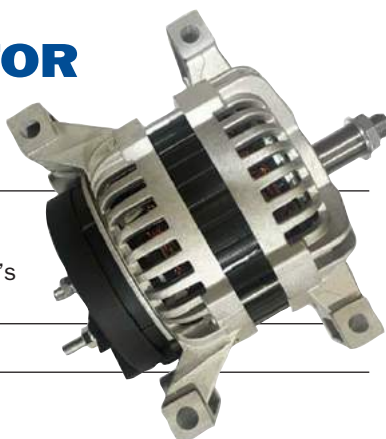

## ALTERNATOR

**\$273**

- 170A @ 25°C
- Pad mount
- 12 month/200,000 km's warranty

TRP555P

**FIND YOUR NEAREST DEALER**  
**WWW.TRPPARTS.COM.AU**