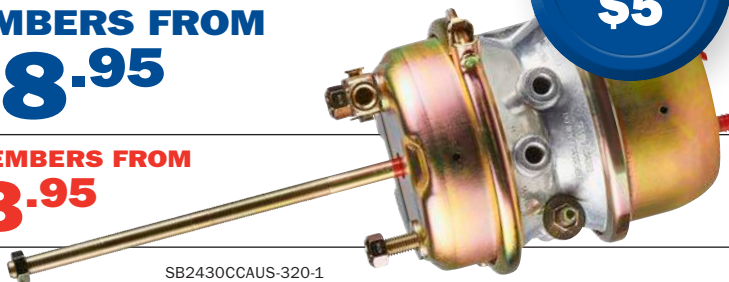

## BRAKE DRUM

DB017TRP

P MEMBERS  
**\$117**

NON-MEMBERS  
**\$167**

DB017TRP Steel Jacket Drum  
16.5" x 7", 285 PCD, 10 Stud

DB015TRP P **\$137** ~~\$147~~  
16.5" x 7", 10 x 285 PCD  
Drive & Trailer

DB016TRP **\$134**  
16.5" x 5" 10 x 285, Bolt Hole 25mm, Steer

## BRAKE CHAMBER

P MEMBERS FROM  
**\$48.95**

NON-MEMBERS FROM  
**\$53.95**

SB2430CCAUS-320-1

SB2430CCAUS-320-1 P **\$48.95** ~~\$53.95~~  
24/30 Extended Push Rod 120mm

SB3030CCAUS-320 P **\$49.95** ~~\$54.95~~  
30/30 Extended Shaft