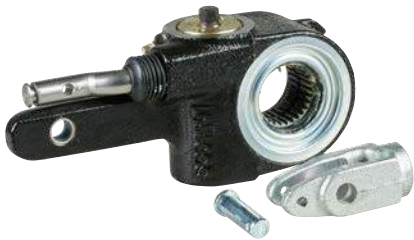

### Slack Adjuster

**P MEMBERS**  
**\$224**

**NON-MEMBERS**  
**\$274**

**P MEMBERS SAVE \$50**

- | Auto 5.5"
- | 28 Spline

A24-3275M1079PZ

PACCAR GENUINE PARTS