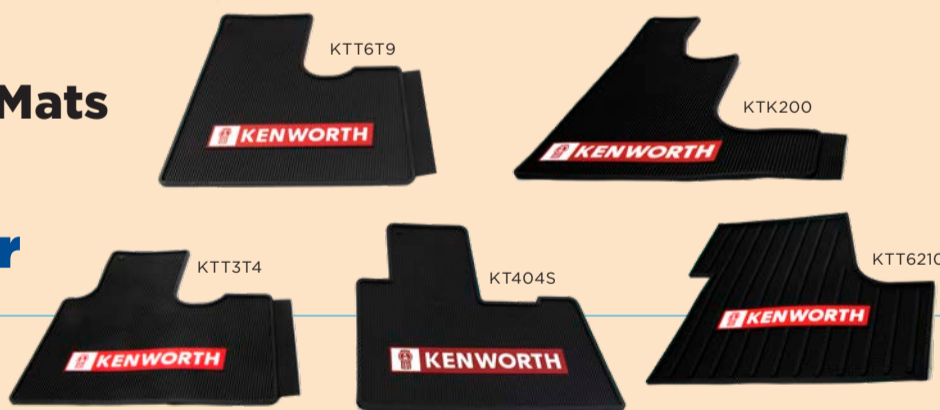

KCMFRWW6015

GENUINE PARTS

Rubber Floor Mats Legacy Logo

P MEMBERS
\$299 pair

NON-MEMBERS
\$329 pair

Driver & passenger

KTT6T9
Suits Kenworth models T6 & T9

KT404S
Suits Kenworth models T404/S, T401 & T404