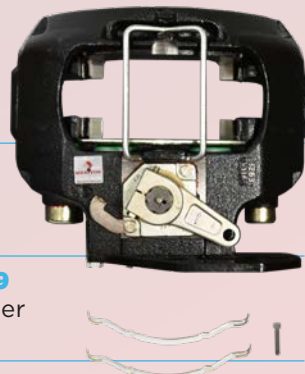

PACCAR
GENUINE PARTS

Caliper
PDX19539
P MEMBERS
$1,989

NON-MEMBERS
$2,189

PDX19539 P **$1,989** **$2,189**
Meritor DX195 Series - Steer
PACGEN Steer Caliper

PDX19540 P **$1,989** **$2,189**
Meritor DX195 Series - Steer
PACGEN Steer & Drive Caliper

PEX225H202XX000 P **$1,750** **$2,000**
Meritor DX195 Series - Steer
PACGEN Steer & Drive Caliper

SEE IN STORE FOR COMPLETE RANGE

PACCAR
GENUINE PARTS

King Pin Kits
P MEMBERS FROM
$275

NON-MEMBERS FROM
$325

R201309PZ P **$275** **$325**
Suits Meritor axle FG941

R201475PZ P **$419** **$469**
Suits Meritor axles MFS73 / MFS16

R201608PZ P **$419** **$469**
Suits Meritor axle MFS66