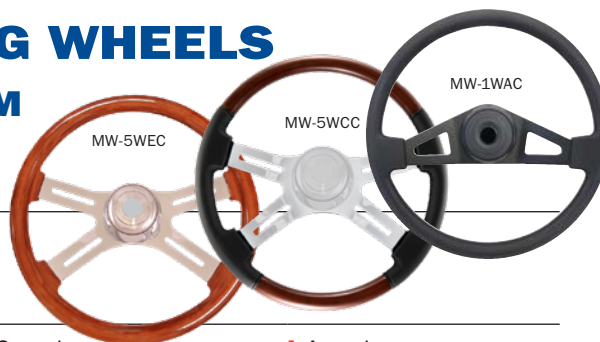

## 18" STEERING WHEELS

**P MEMBERS FROM \$279**

**NON-MEMBERS FROM \$299**

| 2 spoke

| 4 spoke

Woodgrain

MW-1WEC **P \$279 \$299**

MW-5WEC **P \$279 \$299**