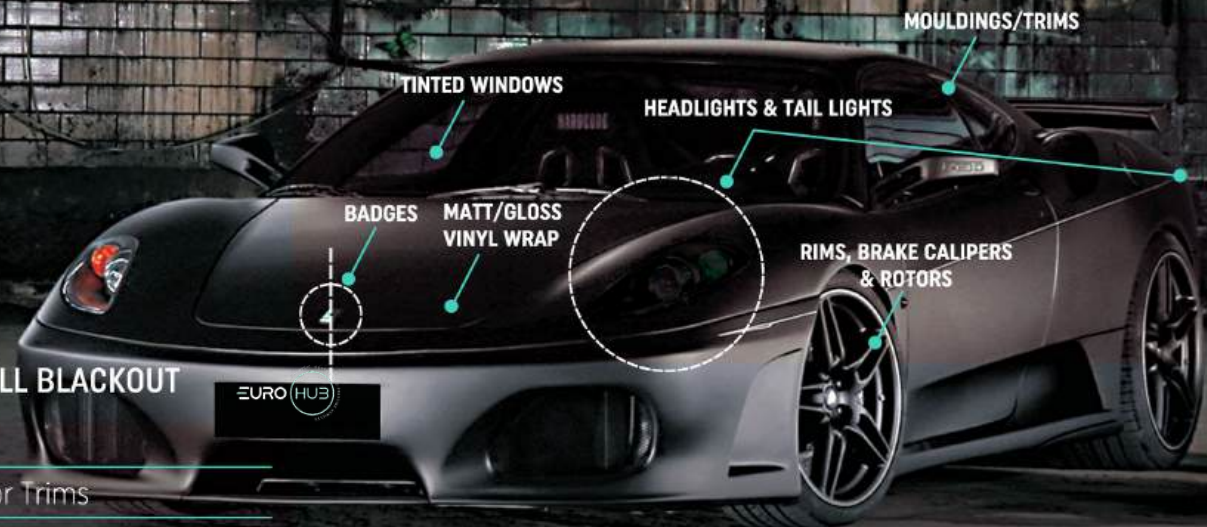

EUROHUB BLACK PACKS

A MODERN & ELEGANT LOOK THAT'S STYLISH & TASTEFUL

TOTAL OR PARTIAL BLACKING OUT

The most sought-after look of today is referred to as "BLACKING OUT" and is a popular prestige auto trend that takes the appearance of your vehicle to another level. Blacking out a car takes skill and fine attention to detail. Normally, cars come with chrome accents, trim, and accessories to help certain pieces stand out, giving the car a polished, finished look. Those who like a blacked-out aesthetic take all this chrome work and change it to a dull or gloss matte black colour.

"MATT OR GLOSS WRAP YOUR CAR TO ACHIEVE A COMPLETE BLACKED OUT LOOK 77"

IT DOESN'T STOP THERE

REAR ENTERTAINMENT SCREENS

KEEP THE LITTLE ONES OCCUPIED & ENTERTAINED ENTERTAINMENT FOR EVERY SEAT IN THE CAR.

EUROHUB has every seat covered for installing an in-car rear entertainment system with a large range of premium in-car entertainment & navigation products, from budget-conscious portable systems to state-of-the-art fully integrated headrest, dashboard, or roof-mounted systems. They can operate independently of the vehicle's entertainment system so you can enjoy your entertainment. When only the best will do. Let us customise a solution for your vehicle and include all of the latest in rear-seat entertainment.

STEPS TOWARD A FULL BLACKOUT

1. Tinted Windows
2. Black Rims & Exterior Trims
3. All Chrome Must Go

The detailing experts here at EUROHUB are known for exceptional quality of work and meticulous attention to specifics, which makes us perfect for executing a total blackout look on your car.

BLACKING OUT YOUR VEHICLE IS A DETAILED PROCESS & HERE AT EUROHUB WE OFFER A COMPLETE SOLUTION TO YOU FROM PARTIAL TO FULL BLACKOUT OPTIONS. VINYL WRAP YOUR CAR FOR A FULL-COLOUR CHANGE AT A FRACTION OF THE PRICE OF PAINTING & REMOVE IT AT ANY TIME. NO DAMAGE TO PANELS & ALSO PROTECTS YOUR ORIGINAL PAINTWORK.