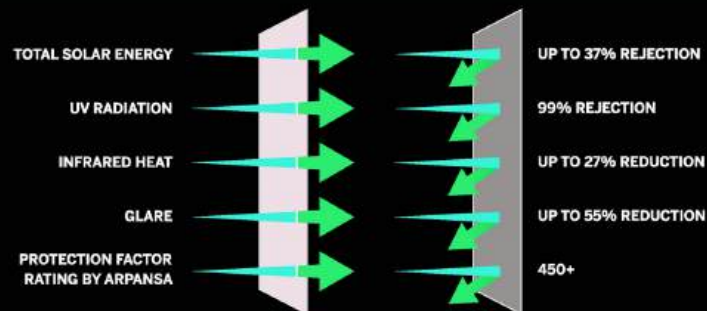

Stratosphere

Our premium tint film represents the latest in solar energy and heat rejection technology. Reducing the solar energy, including infrared rays, entering the vehicle, leads to reduced cabin temperatures. Available in darkest legal, mid-strength, and clear.