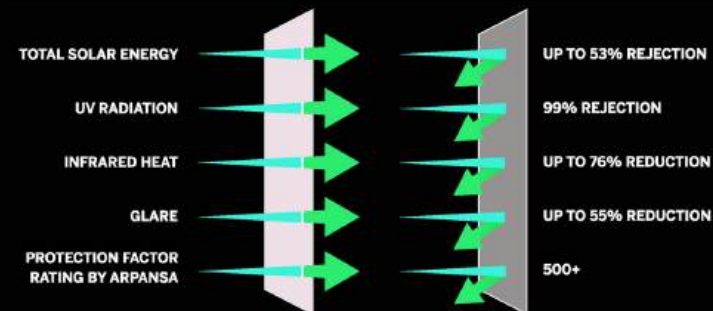

Stratosphere

Our premium tint film represents the latest in solar energy and heat rejection technology. Reducing the solar energy, including infrared rays, entering the vehicle, leads to reduced cabin temperatures. Available in darkest legal, mid-strength, and clear.