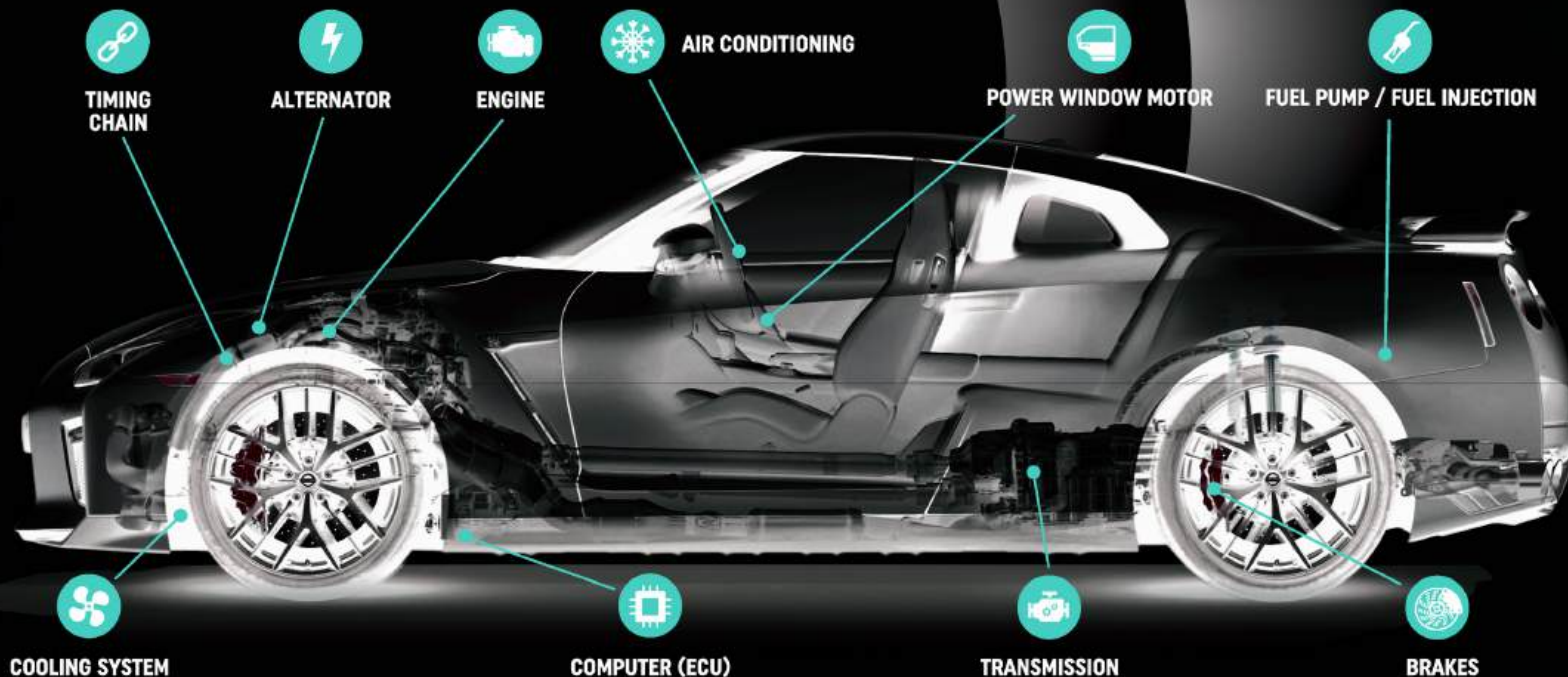

COVER THAT REDEFINES CAR CARE WHAT COULD POSSIBLY GO WRONG

confidence for the road ahead

PURCHASING AN EXTENDED WARRANTY FOR YOUR VEHICLE IS ALMOST AS IMPORTANT AS PURCHASING THE CAR ITSELF

Once the Manufacturer's warranty cover expires you are potentially exposed to significant costs of rectifying any mechanical or electrical breakdown. As cars get older components are more likely to fail and it won't be just the cost of replacing a part, there'll be the labour charge of fitting it as well - it all adds up.

The option of choosing an Endurance Warranty may reduce the financial impact of unexpected repairs.