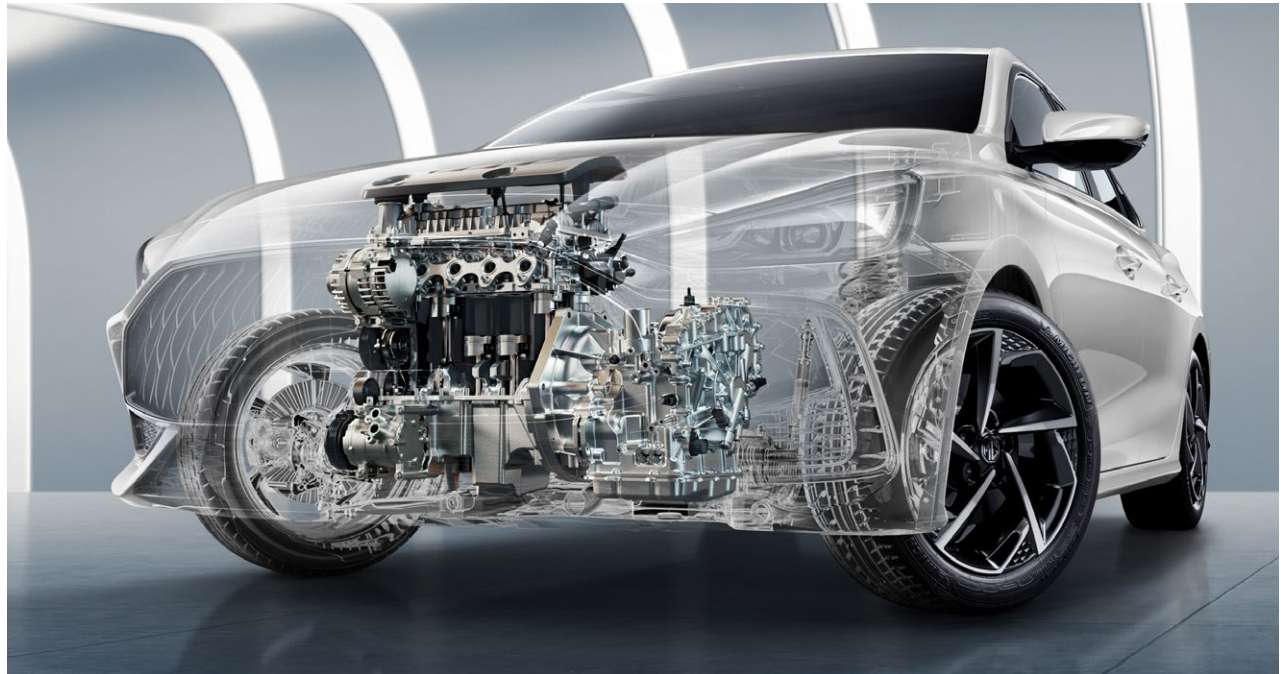

Enhanced by driver-assist technologies, such as the 360 View Camera*, the MG5 ensures every drive is as seamless as it is sophisticated.

*Sunroof and 360 View Camera are exclusive to the Essence variant.

Sunroof*

Electrically folding
and heated door
mirrors*

3 Steering modes

Driver centric
10" infotainment
display

Premium detailing
and finishes

Synthetic leather seats

Spacious cabin

*MG5 Essence model shown.

BOOSTED PERFORMANCE

The turbo charged engine and 7-Speed Dual Clutch Transmission (DCT)* in the MG5 Essence delivers dynamic driving, combining power and efficiency seamlessly.

Feel the thrill of acceleration with the DCT for smooth and lightning-fast gear changes, providing a responsive and engaging ride.

Whether navigating city streets or cruising on the open road, the MG5 will redefine your drive with boosted performance.

*Turbo Charged Engine and 7-Speed (DCT) is exclusive to the Essence variant.

VIBE