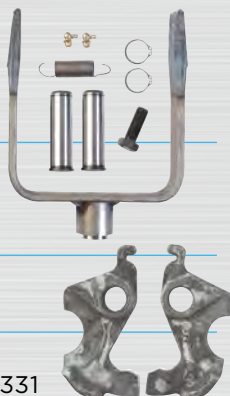

NON-MEMBERS
\$1,289

MEMBERS
SAVE \$50

- 3" air operated
- 32T rating

T06-PH300

Drawbar Assembly

MEMBERS
\$940

NON-MEMBERS
\$990

MEMBERS
SAVE \$50

- Swivel eye
- 76mm/3"
- Weldable

T06-DB61030S
Suits PH300 coupling

FW351 Repair Kit

MEMBERS
\$575

NON-MEMBERS
\$645

- Jaw repair kit
- Includes yoke

T05-RK35503A
Suits FW351 and FW331

TRAILER