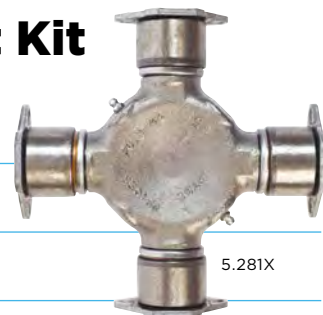

Universal Joint Kit

$140

5.280X
Suits Dana 1710 driveline

5.281X
Suits Dana 1810 driveline

5.281X