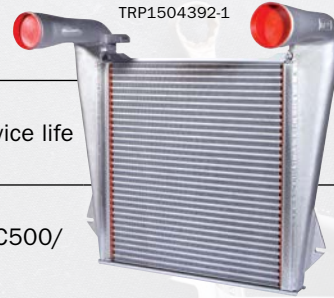

Sign up at paccarparts.com.au/privileges

P = P MEMBERS PRICING

■ = NON-MEMBERS PRICING

CHARGE AIR COOLER

TRP1504392-1

P MEMBERS
\$2,195

NON-MEMBERS
\$2,395

TO SEE THE TRP CHARGE AIR COOLER VIDEO, SCAN THE QR CODE