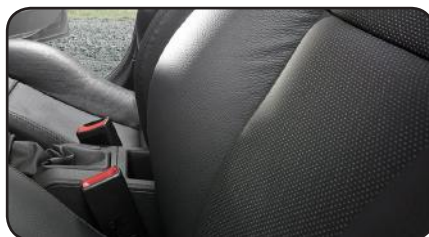

SMART INTERIORS

SMART SHEEN, SMART SUPPLENESS

ALL PRODUCTS ARE

ENVIRONMENTALLY FRIENDLY

02

LEATHER
COATING

Preserve The Scent & Feel Of Luxurious New Leather.

SMARTKOTE™ Leather Coating is formulated to sustain the feel & aroma of new leather upholstery.

Its high quality & natural lanolin based (pH Neutral) ingredients provide a highly effective barrier against stains, spills & marks.