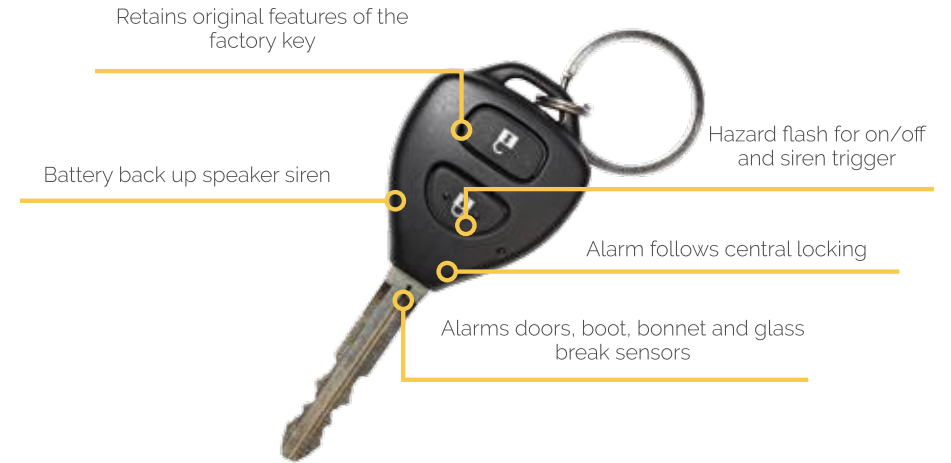

Bluetooth Evolution: Parrot CK3000

The Parrot CK3000 is revolutionising in-car communication. Bluetooth Technology allows driver to make mobile phone calls without having to hold their mobile phone while driving, and without having to search for their phone when it rings.

Phone Cradle

The AutoXtreme Phone Cradle is a safety device that allows drivers to legally use a mobile phone when driving. The cradle secures the mobile into a mounting device and is designed to deliver greater functionality and minimise driver distraction.

*Laws differ from state to state, please consult your local legislation

Cruise Control

Enjoy cruising safely and in control with cruise control from AutoXtreme. The system fits into automatic and manual vehicles, and provides easy and safe driving.

Cruise Control Steering Wheel Mount

The AutoXtreme Steering Wheel Mount allows you to set your cruise control simply and easily, without having to take a hand off the steering wheel.

Upgrade Alarm

If your vehicle has a factory fitted locking system, you can convert it into a full alarm system with our Upgrade Alarm.