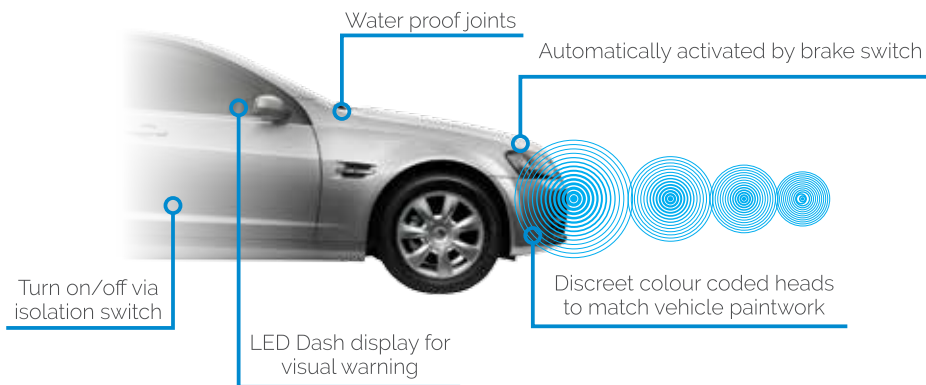

Text to speech (TTS)

Lane information & signposts, motorway exit services, map manipulation, quick menu, tunnel view, trip monitor

Clarion Roof Mounted DVD Player

This Roof Mounted DVD Player is an innovative, state-of-the-art DVD System presenting advanced technology and intelligent design. The unit features impressive sound and high quality picture display.

Parking Sensors – Rear

Increasing safety and minimising injury while reversing, the AutoXtreme Rear Parking Distance Sensors are an in-built warning system that, when reversing, helps avoid collisions preventing pedestrian injury and costly vehicle damage.

Parking Sensors – Front

Increasing safety and minimising accidents while parking, the AutoXtreme Front Parking Distance Sensors are an in-built warning system that, when parking, helps avoid collisions preventing costly vehicle damage.