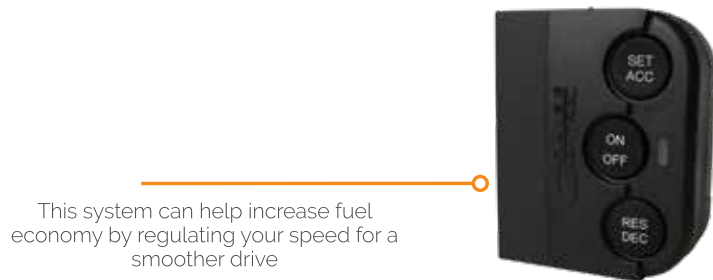

Phone Cradle

The AutoXtreme Phone Cradle is a safety device that allows drivers to legally use a mobile phone when driving. The cradle secures the mobile into a mounting device and is designed to deliver greater functionality and minimise driver distraction.

*Laws differ from state to state, please consult your local legislation

Cruise Control

Enjoy cruising safely and in control with cruise control from AutoXtreme. The system fits into automatic and manual vehicles, and provides easy and safe driving.

Cruise Control Steering Wheel Mount

The AutoXtreme Steering Wheel Mount allows you to set your cruise control simply and easily, without having to take a hand off the steering wheel.

Upgrade Alarm

If your vehicle has a factory fitted locking system, you can convert it into a full alarm system with our Upgrade Alarm.