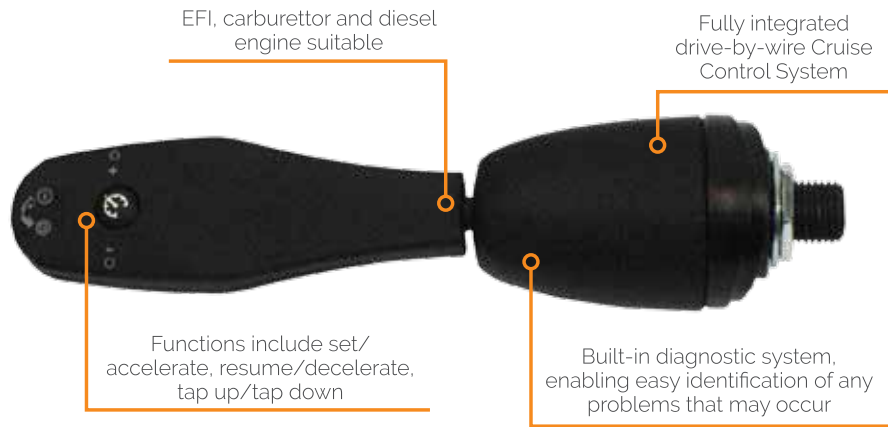

Phone Cradle

The AutoXtreme Phone Cradle is a safety device that allows drivers to legally use a mobile phone when driving. The cradle secures the mobile into a mounting device and is designed to deliver greater functionality and minimise driver distraction.

*Laws differ from state to state, please consult your local legislation

Cruise Control

Enjoy cruising safely and in control with cruise control from AutoXtreme. The system fits into automatic and manual vehicles, and provides easy and safe driving.

Cruise Control Steering Wheel Mount

The AutoXtreme Steering Wheel Mount allows you to set your cruise control simply and easily, without having to take a hand off the steering wheel.

Upgrade Alarm

If your vehicle has a factory fitted locking system, you can convert it into a full alarm system with our Upgrade Alarm.