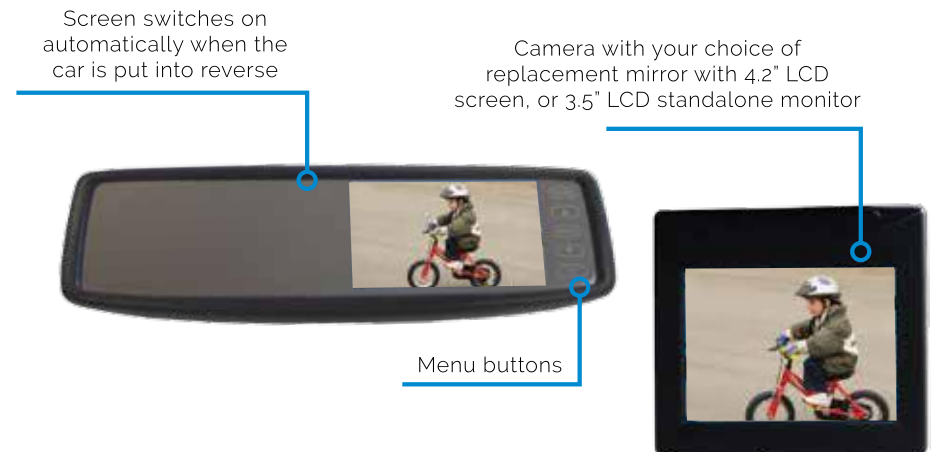

Reverse Camera

Feel the comfort of having 'eyes in the back of your head' with the reverse camera and monitor from AutoXtreme.